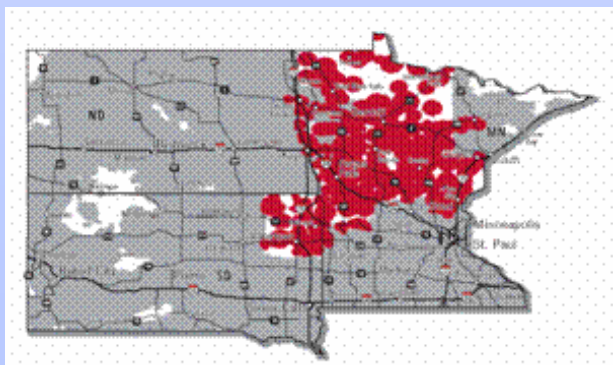

the Unlimited plan for only $40.00 a month! Talk all day and night from the Unicel Home Service Area for one low monthly fee! No more worrying about counting minutes or outrageous bills! Next, our Regional Plans have changed to Local Family Service Plans and cover all of Minnesota, North Dakota, and South Dakota. The major change to our Local Plans is the ability to use 1000 off-peak minutes any-

where in the 3 state region! Lastly, our True Nationwide Plans cover all 50 states with no roaming anywhere you can get service in the United States! In addition the National Plans include 500 off-peak minutes to be used in all 50 states.

Looking for a family plan or an extra line of service? Add-a-lines are only $20.00 on any $40.00 plan or higher and the main plan minutes are shared! Also all additional lines get their own off peak minutes!

Want to add some features? We now have 3 value packs that will save you some cash!

Value Pack #1 = Voice Mail Enhanced, Utext 200, Unicel to Unicel

Unlimited

Value Pack #2 = Unicel to Unicel Unlimited, Utext Unlimited, Pic2Go Unlimited

Value Pack #3 = Voice Mail Enhanced, Unicel to Unicel, Off-Peak Roll Back

Come in and see the friendly staff at Roger's Two Way Cellular for all of your cellular needs!

Steve Andres

Cellular Sales Associate

sandres@rogerstwoway.com

Unicel Unlimited Plan Coverage Map